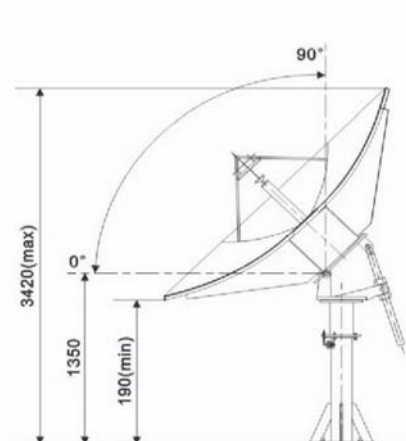

Features

- Meets or Exceeds CCIR 580 and INTELSAT Requirements
- Ring Focus
- High G/T, Excellent Pattern Characteristics
- Hot-dipped Galvanized Steel Ground Mount Assembly
- C-band Antenna Operating in 800MHz Bandwidth
- 2-port, 3-port or 4-port Linear/Circular Feed
- Field Changeable Feed System, Switchable Circular to Linear C-band

ELECTRICAL SPECIFICATION

	C-Band		Ku-Band	
	Receive	Transmit	Receive	Transmit
Operating Frequency, GHz	3.4~4.2	5.85~6.725	10.95~12.75	13.75~14.5
Gain, Mid-band, dBi	40.1	43.7	49.6	50.8
Polarization	Linear/ Circular		Linear	
XPD (on Axis), dB	35	35	35	35
XPD (across 1dB Beamwidth), dB	33	33	33	33
Axial Ratio (Circular-Polarized)	1.30	1.09		
VSWR	1.25	1.25	1.25	1.25
Antenna Noise Temperature				
10° Elevation	29°K		48°K	
30° Elevation	22°K		39°K	
50° Elevation	19°K		35°K	
-3dB Beamwidth, Mid-band	1.5°	1.1°	0.56°	0.49°
Typical G/T (EI>10°)	20.4dB/K (30° LNA)		27dB/K (70° LNA)	
Tx. Power Capability, KW		5		2
Feed Interface	CPR-229G	CPR-137G	WR-75	WR-75
Isolation, Tx to Rx, dB	90		85	
First Sidelobe	-14		-14	
90% Peaks under Following Envelop	29-25log θ (1°≤ θ <20°)		29-25log θ (1°≤ θ <20°)	

MECHANICAL SPECIFICATION

Antenna Diameter	3.0m
Antenna Type	Ring Focus
Mount Type	El. over Az.
Surface Accuracy (RMS)	≤ 0.5mm
Antenna Pointing Range	
Azimuth	0°~360° (Continuous)
Elevation	0°~90° (Continuous)
Polarization	360° (Continuous)
Drive Mode	Manual or Motorized