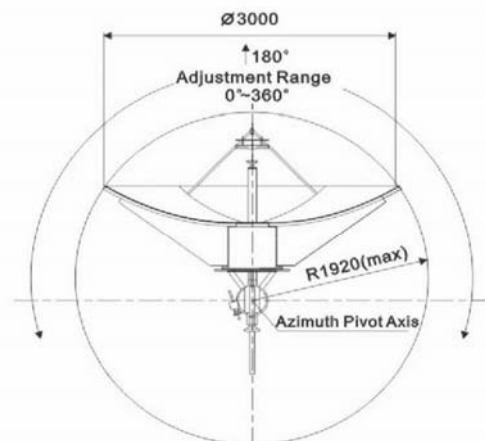

Features

- Meets or Exceeds CCIR 580 and INTELSAT Requirements
- Ring Focus
- High G/T, Excellent Pattern Characteristics
- Hot-dipped Galvanized Steel Ground Mount Assembly
- C-band Antenna Operating in 800MHz Bandwidth
- 2-port, 3-port or 4-port Linear/Circular Feed
- Field Changeable Feed System, Switchable Circular to Linear C-band

ELECTRICAL SPECIFICATION

	C-Band		Ku-Band	
	Receive	Transmit	Receive	Transmit
Operating Frequency, GHz	3.4~4.2	5.85~6.725	10.95~12.75	13.75~14.5
Gain, Mid-band, dBi	40.1	43.7	49.6	50.8
Polarization	Linear/ Circular		Linear	
XPD (on Axis), dB	35	35	35	35
XPD (across 1dB Beamwidth), dB	33	33	33	33
Axial Ratio (Circular-Polarized)	1.30	1.09		
VSWR	1.25	1.25	1.25	1.25
Antenna Noise Temperature				
10° Elevation	29°K		48°K	
30° Elevation	22°K		39°K	
50° Elevation	19°K		35°K	
-3dB Beamwidth, Mid-band	1.5°	1.1°	0.56°	0.49°
Typical G/T (EI>10°)	20.4dB/K (30° LNA)		27dB/K (70° LNA)	
Tx. Power Capability, KW		5		2
Feed Interface	CPR-229G	CPR-137G	WR-75	WR-75
Isolation, Tx to Rx, dB	90		85	
First Sidelobe	-14		-14	
90% Peaks under Following Envelop	29-25log θ (1°≤ θ <20°)		29-25log θ (1°≤ θ <20°)	

MECHANICAL SPECIFICATION

Antenna Diameter	3.0m
Antenna Type	Ring Focus
Mount Type	El. over Az.
Surface Accuracy (RMS)	≤ 0.5mm
Antenna Pointing Range	
Azimuth	0°~360° (Continuous)
Elevation	0°~90° (Continuous)
Polarization	360° (Continuous)
Drive Mode	Manual or Motorized